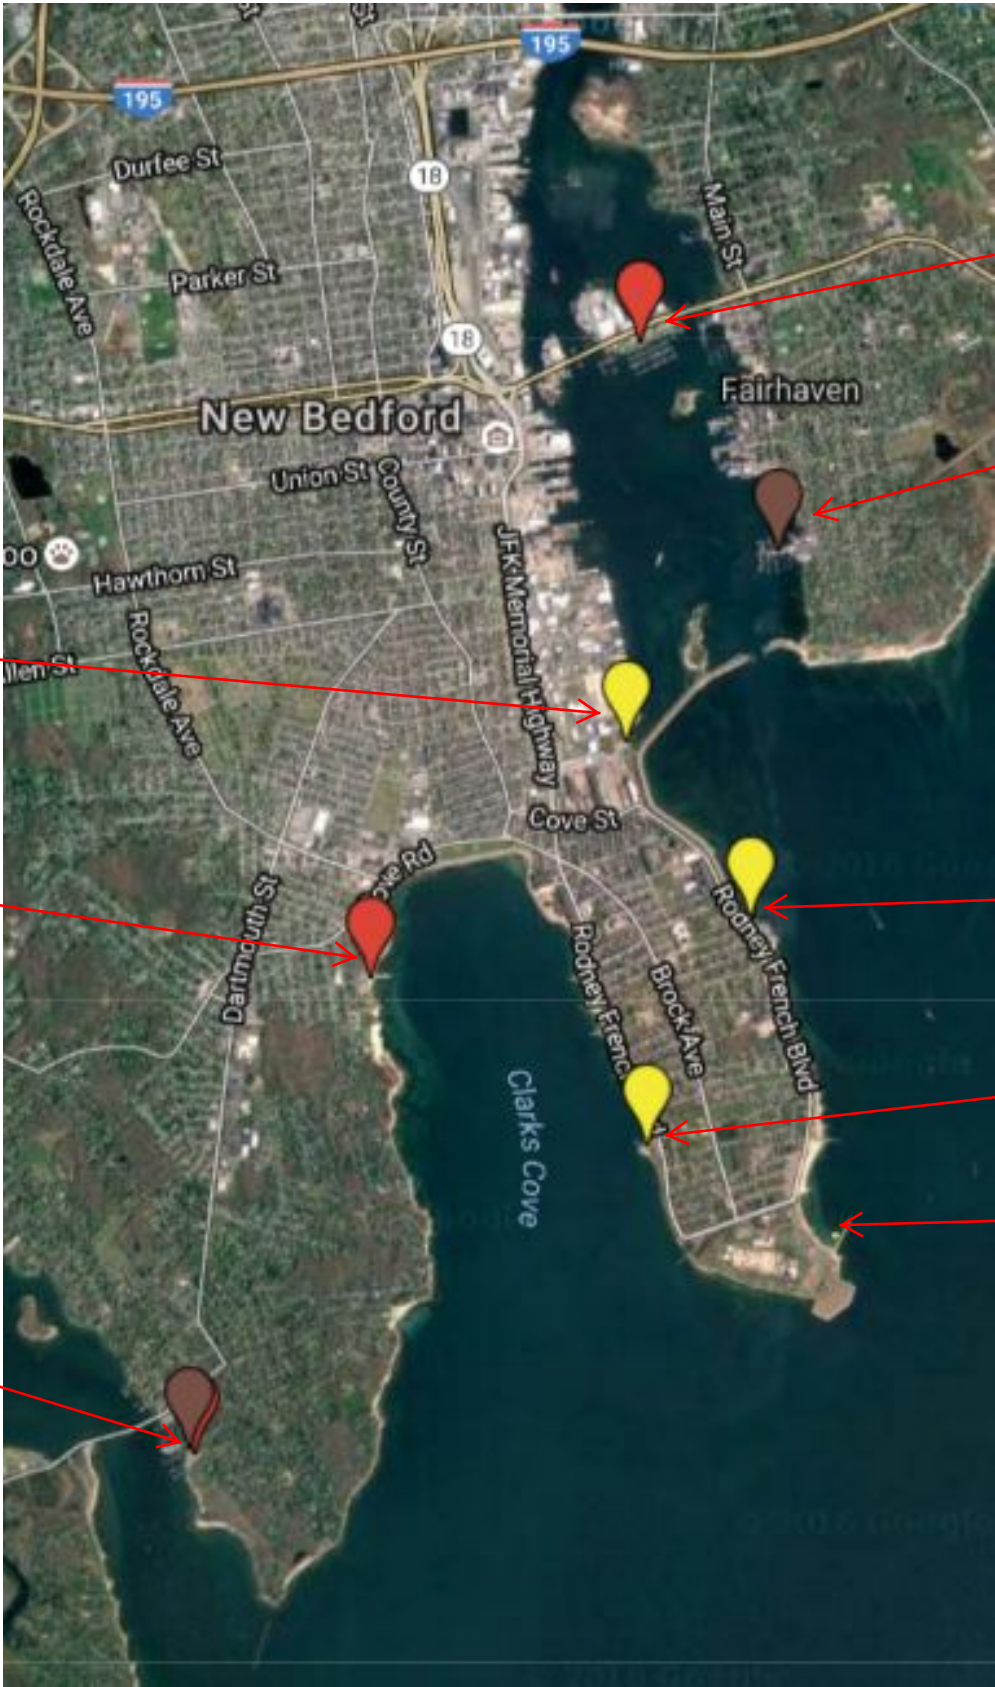

Buzzards Bay 420 Championship

Support boat logistics

See map on page 2 for locations

Support Boat Mooring Options

Fort Taber – 3 Line strings available for Support boat Tie up

CBC – Moorings available (508 992 6219)

New Bedford Yacht Club – Contact for price and availability (508 997 0762)

Fairhaven Shipyard – Contact for price and availability (508 990 1600)

Pope's Island Marina – Contact for price and availability (508 979 1456)

Launch & Haul daily at E Rodney French Blvd Ramp

Fuel Dock locations

New Bedford Yacht Club

Fairhaven Shipyard

Support Boat Launching and Hauling Ramps

E Rodney French Blvd Ramp

Coral St Boat Ramp

Gifford St Boat Ramp

Pope's Island Marina

Fairhaven Shipyard

E Rodney French Boat Ramp

Coral St Boat Ramp

Fort Taber Support boat

Gifford St Boat Ramp

CBC Mooring Field

New Bedford Yacht Club